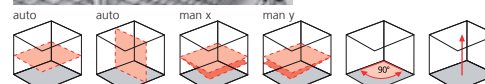

Quadrum

NEW

**Fully automatic rotary laser**

- With additional red plumb laser
- 5° self-levelling range, precision 1 mm / 10 m
- Laser modes: spot, scan, rotary and hand receiver mode
- All functions can be controlled remotely.
- **optional SensoLite 310**  
Laser receiver range up to 300 m radius
- **optional SensoMaster 400**  
Laser receiver range in excess of 300 m radius
- With longer laser receiver unit and millimetre exact distance reading for laser level

ORDER NO.	EAN-CODE	PU
053.00.10A	4 021563 670758	1

Revolution

**Fully automatic rotary laser**

- 4° self-levelling range, precision 1 mm / 10 m
- Laser modes: spot, scan, rotary and hand receiver mode
- Single-slope function for manual tilt of an axis in automatic operation, even if ADS tilt is active.
- All functions can be controlled remotely using the Commander 50.
- **optional SensoLite 310**  
Laser receiver range up to 300 m radius
- **optional SensoMaster 400**  
Laser receiver range in excess of 300 m radius