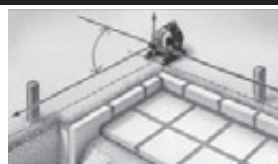

Interior finishing and building construction

AquaMaster 310 <sup>(1)</sup>

**Automatic rotary laser with rapid horizontal self-levelling**

- Vertical alignment with adjustable foot
- 3.5° self-levelling range, precision 2 mm / 10 m
- Laser modes: spot, scan, rotary and hand receiver mode
- Additional 90° reference function for site surveys
- All functions can be controlled remotely.
- Laser receiver range up to 300 m radius

Quadrum

NEW

**Fully automatic rotary laser**

- With additional red plumb laser
- 5° self-levelling range, precision 1 mm / 10 m
- Laser modes: spot, scan, rotary and hand receiver mode
- All functions can be controlled remotely.
- **optional SensoLite 310**  
Laser receiver range up to 300 m radius
- **optional SensoMaster 400**  
Laser receiver range in excess of 300 m radius
- With longer laser receiver unit and millimetre exact distance reading for laser level