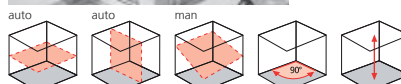

Interior finishing and building construction

AquaMaster 310 <sup>(1)</sup>

**Automatic rotary laser with rapid horizontal self-levelling**

- Vertical alignment with adjustable foot
- 3.5° self-levelling range, precision 2 mm / 10 m
- Laser modes: spot, scan, rotary and hand receiver mode
- Additional 90° reference function for site surveys
- All functions can be controlled remotely.
- Laser receiver range up to 300 m radius

Quadrum

NEW

**Fully automatic rotary laser**

- With additional red plumb laser
- 5° self-levelling range, precision 1 mm / 10 m
- Laser modes: spot, scan, rotary and hand receiver mode
- All functions can be controlled remotely.
- **optional SensoLite 310**  
Laser receiver range up to 300 m radius
- **optional SensoMaster 400**  
Laser receiver range in excess of 300 m radius
- With longer laser receiver unit and millimetre exact distance reading for laser level