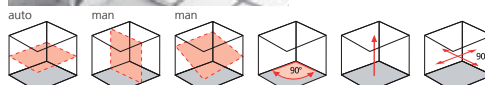

Interior finishing and building construction

AquaMaster 310 <sup>(1)</sup>

**Automatic rotary laser with rapid horizontal self-levelling**

- Vertical alignment with adjustable foot
- 3.5° self-levelling range, precision 2 mm / 10 m
- Laser modes: spot, scan, rotary and hand receiver mode
- Additional 90° reference function for site surveys
- All functions can be controlled remotely.
- Laser receiver range up to 300 m radius

Quadrum

NEW

**Fully automatic rotary laser**

- With additional red plumb laser
- 5° self-levelling range, precision 1 mm / 10 m
- Laser modes: spot, scan, rotary and hand receiver mode
- All functions can be controlled remotely.
- **optional SensoLite 310**  
Laser receiver range up to 300 m radius
- **optional SensoMaster 400**  
Laser receiver range in excess of 300 m radius
- With longer laser receiver unit and millimetre exact distance reading for laser level